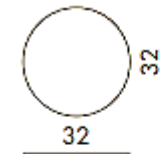

Brand: **KARTELL**

Item type: 3 Element Drawer

Item code: 4967/18

Designer: Anna Castelli Ferrieri

Color: Green

Dimension: Ø32 x 58 cm

Please click the link for more option and finishes:

https://www.kartell.com/IT/it/mobili-contenitori/componibili/04967?variantName=x_colorVariant&variantValue=18