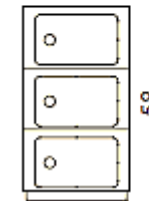

Brand: **KARTELL**

Item type: 3 Element Drawer

Item code: 4967/18

Designer: Anna Castelli Ferrieri

Color: Green

Dimension: Ø32 x 58 cm

Please click the link for more option and finishes:

https://www.kartell.com/IT/it/mobili-contenitori/componibili/04967?variantName=x_colorVariant&variantValue=18